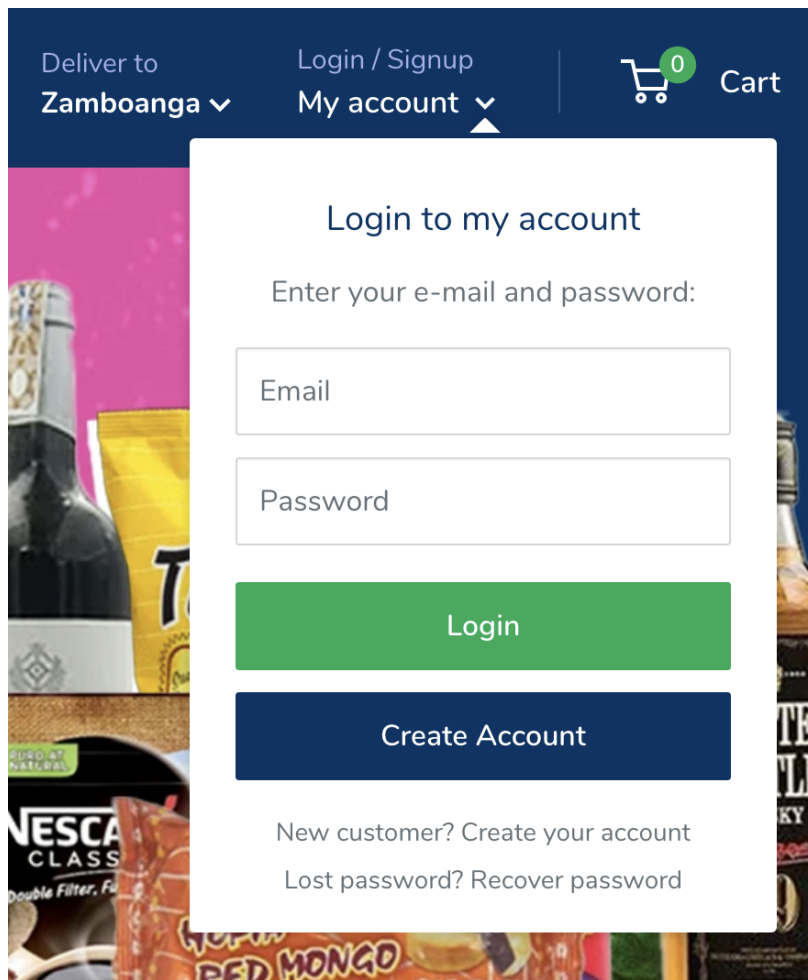

X

**Select your city**

General Santos

Zamboanga

**Shop Now**

3. Click '**My account**' in the upper right hand section of the screen to register for a new account or log in to your existing Shop Suki account. (This step is optional, you can order without creating an account)

4. You can browse using the menu in the upper left corner to shop for different categories.

5. You can also look for specific items using our search bar.

**Note:** You can add items directly from the search preview.